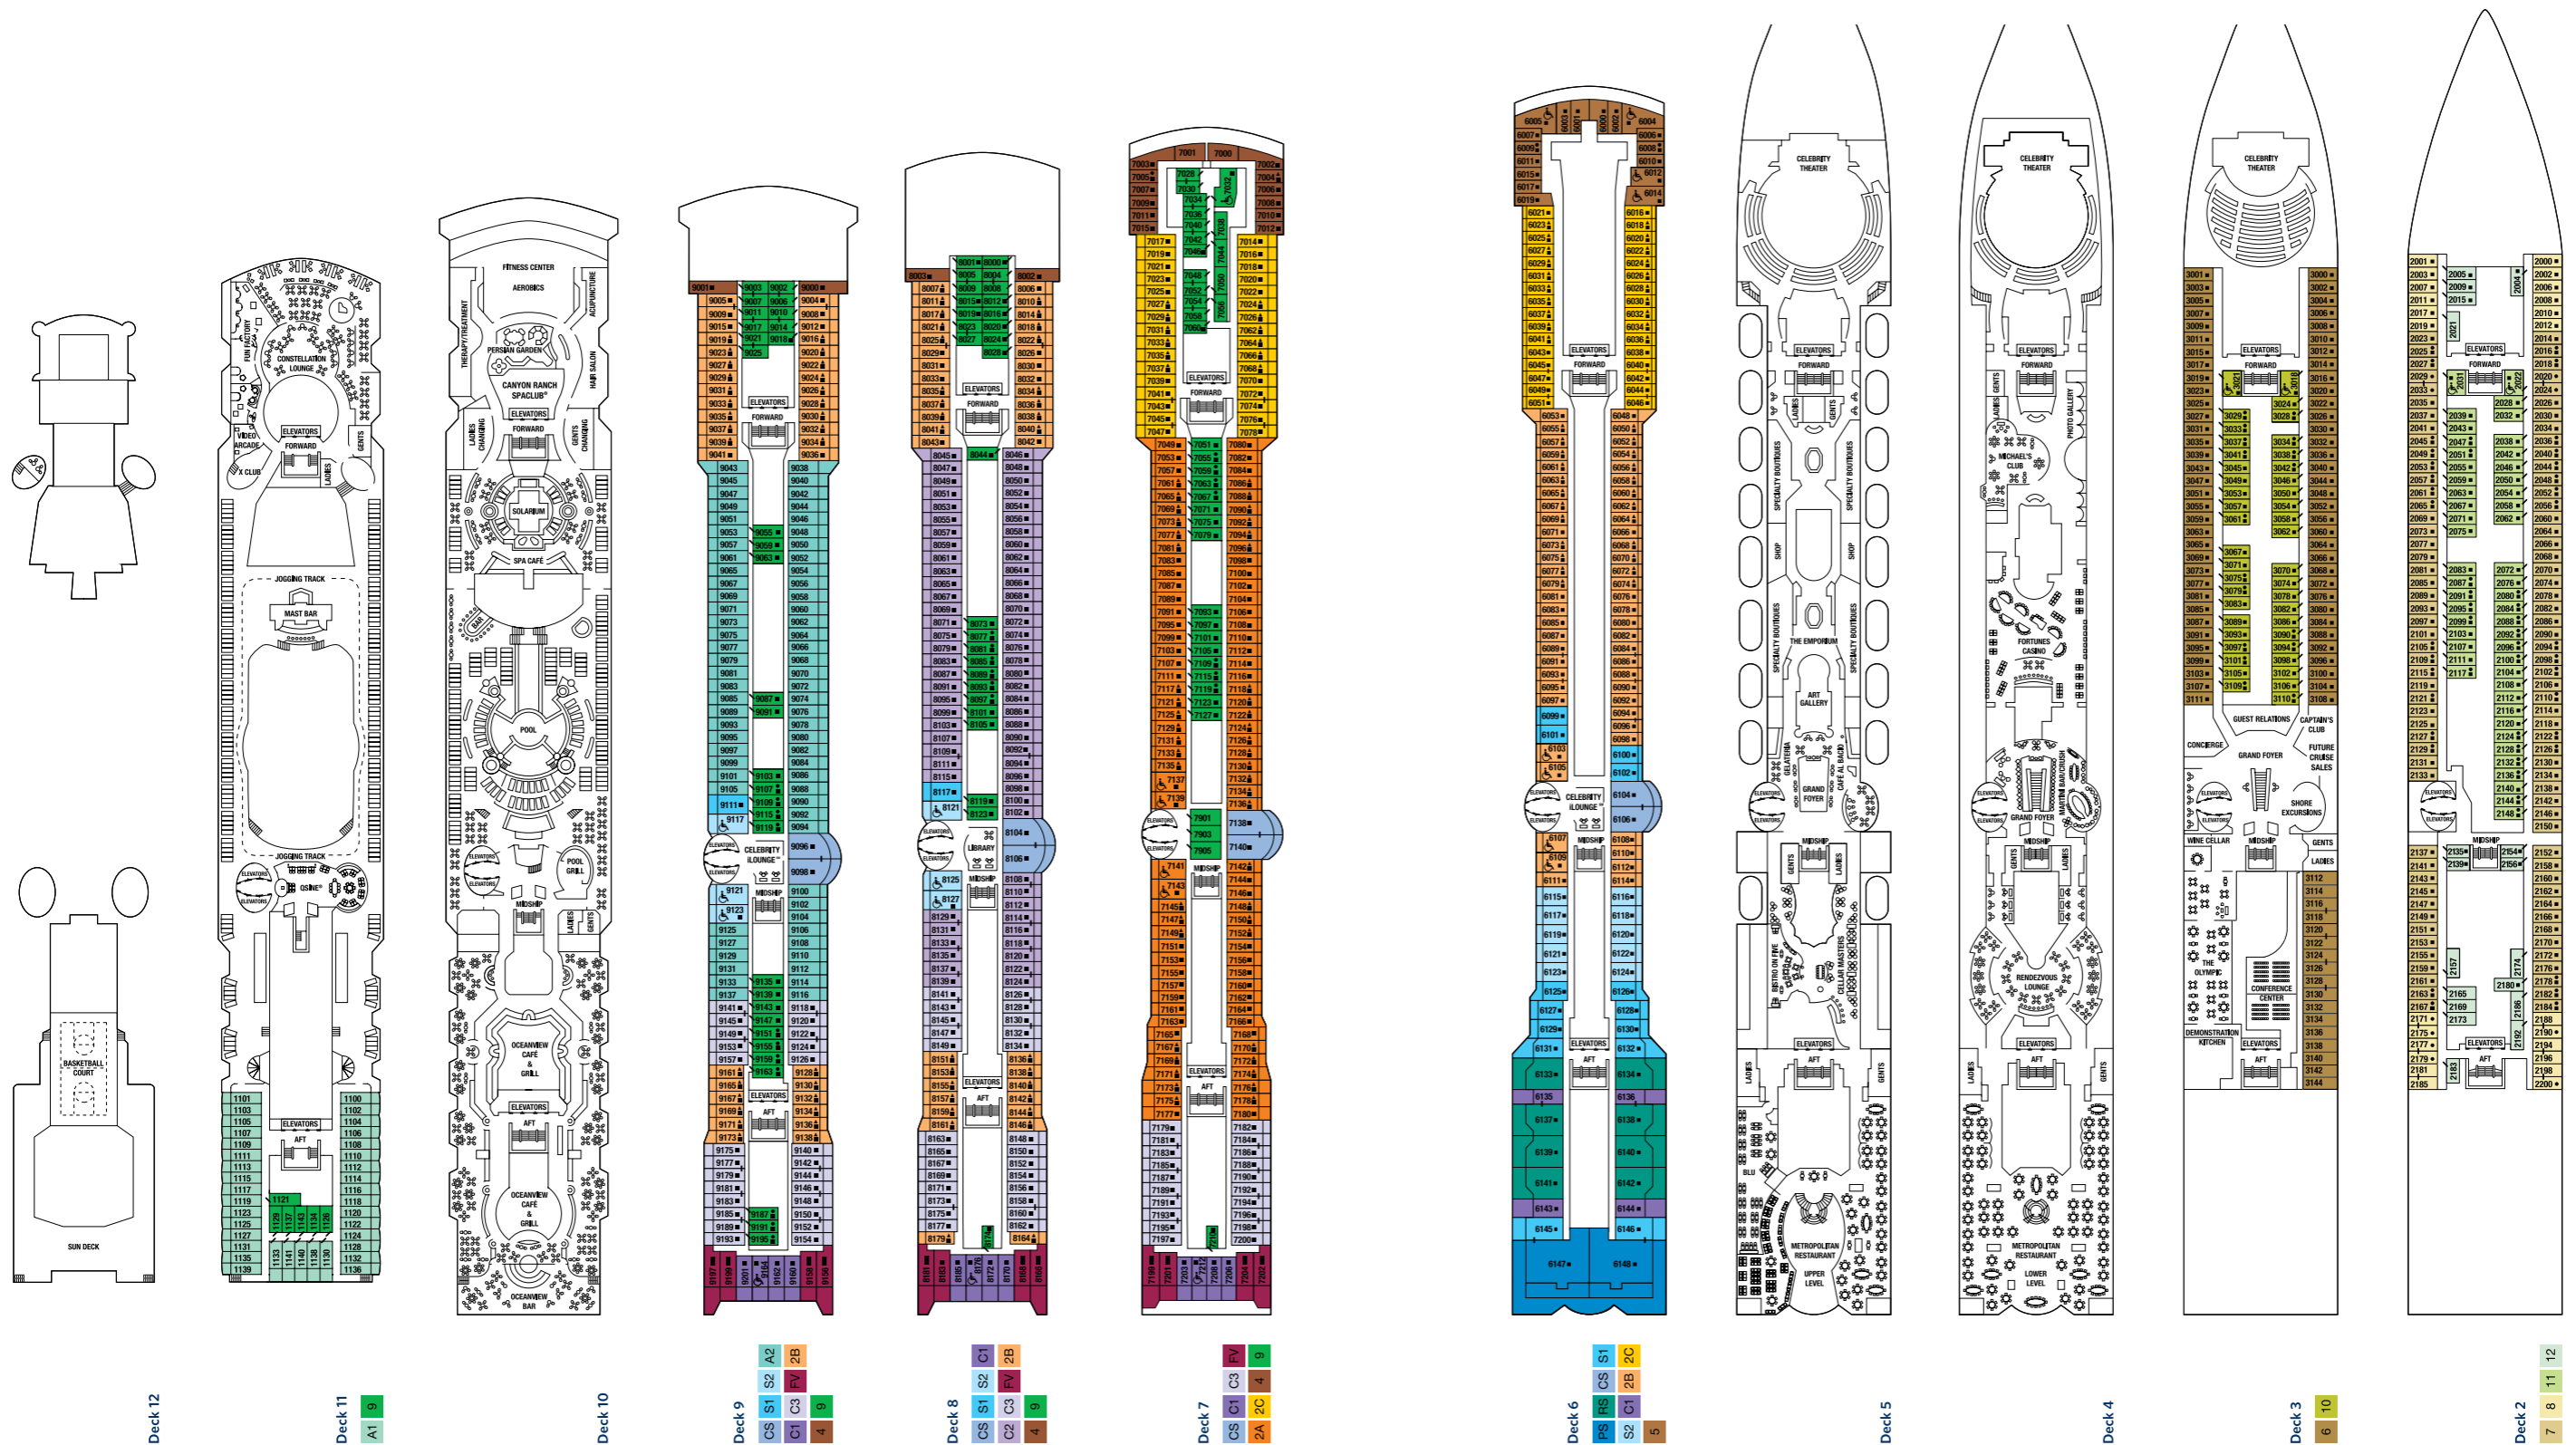

Celebrity Millennium® Deck Plans

Celebrity Millennium®
 Occupancy: 2,158
 Tonnage: 90,940
 Length: 965 ft (324 m)
 Electric Current: 110/220AC
 Ship's Registry: Malta
 Entered Service: 2000
 Refurbished: 2012

Staterooms 7014, 7016, 8047, 8048, 8049, 8050, 8051, 8052, 8053, 8054, 9040, 9042, 9044, 9045, 9046, 9047 and 9049 have partially obstructed views. Staterooms 6102, 6108, 7136, 7142, 8102, 8108, 9094 and 9100 have smaller balconies that are semi-private. Staterooms 8121, 8125, 8127, 9117, 9121, and 9123 have roll-in showers, no bathtubs. Suites 6145 and 6146 feature standard glass doors to balcony. Medical Facility is located midship on Deck 1 (not shown).

Deck plan shown is Celebrity Millennium, which represents an example of a Millennium Class ship. Facilities and venues may vary by ship. The deck plan is designed to give an overview of the layout of a typical Millennium Class ship, indicating the location of facilities and staterooms by stateroom number. The deck plan is not an exact blueprint or to scale, and is subject to change. Should you have specific needs or require additional information regarding a particular stateroom, please contact our Reservations Department, your travel agent or cruise specialist.

- 6** Ocean View Stateroom 6
- 7** Ocean View Stateroom 7
- 8** Ocean View Stateroom 8
- 9** Ocean View Stateroom 9
- 10** Inside Stateroom 10
- 11** Inside Stateroom 11
- 12** Inside Stateroom 12

- Deck Numbers Reflect Upper Guest Levels
- Convertible Sofa Bed
- ▲ One Upper Berth
- Two Upper Berths
- ┆ Connecting Staterooms
- ┆ Inside Stateroom Door Location
- ♿ Wheelchair Accessible Stateroom/ Suite Featuring Roll-In Shower