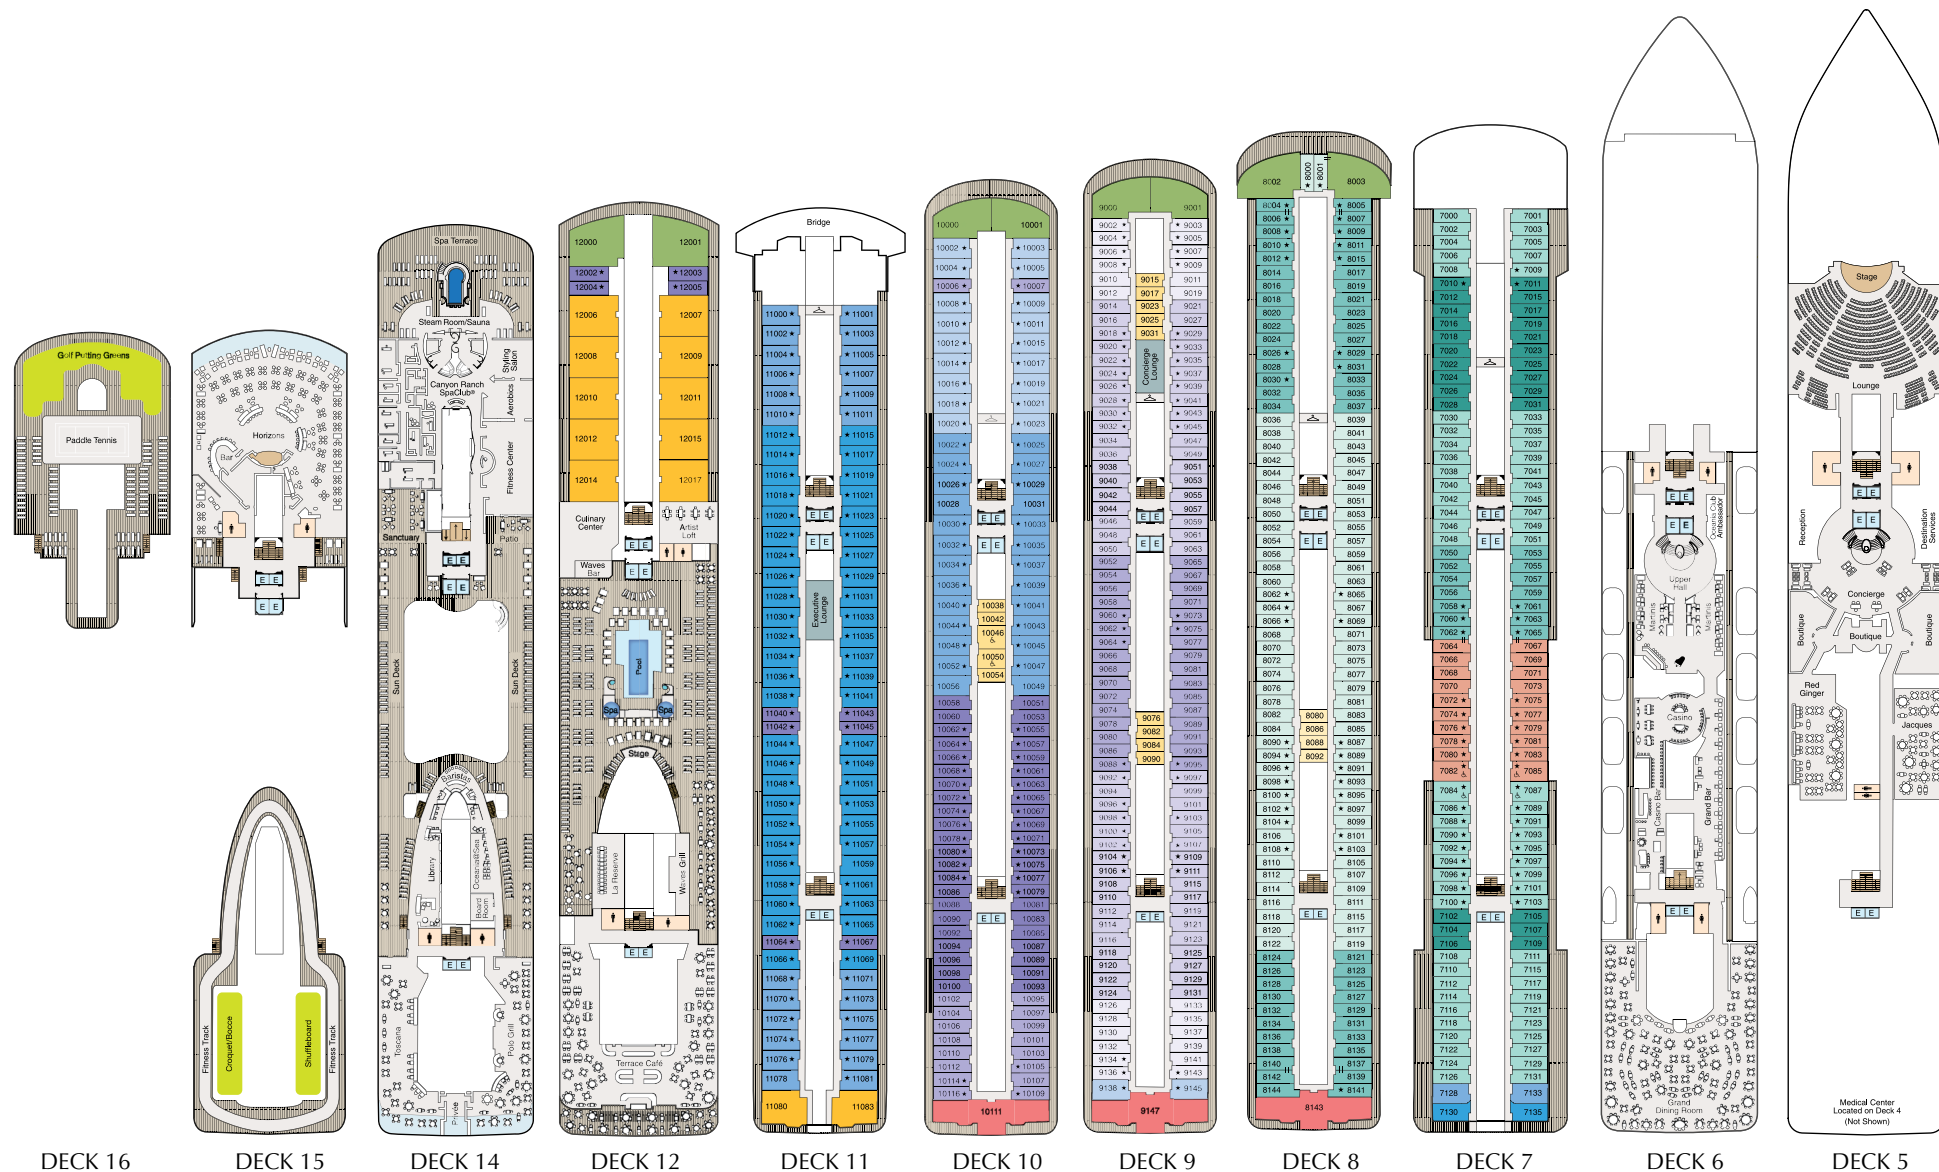

MARINA & RIVIERA DECK PLANS

STATEROOM COLOR LEGEND

SYMBOL LEGEND

- ♣♣ Restrooms
- E Elevator
- 👤 Launderette
- POV Partially Obstructed Views
- || Connecting Staterooms
- ★ Triple with Sofabed
- ♿ Wheelchair Accessible

SHIPS' SPECIFICATIONS

Year Built: Marina 2011, Riviera 2012 • Gross Tonnage: 66,084 • Length: 784.9 feet • Beam: 105.64 feet
 Cruising Speed: 20 knots • Guest Decks: 11 • Guest Capacity (Double Occupancy): 1,250
 Staff Size: 800 • Guest To Staff Ratio: 1.56 to 1 • Nationality of Officers: European • Country of Registry: Marshall Islands

DECK 16

DECK 15

DECK 14

DECK 12

DECK 11

DECK 10

DECK 9

DECK 8

DECK 7

DECK 6

DECK 5