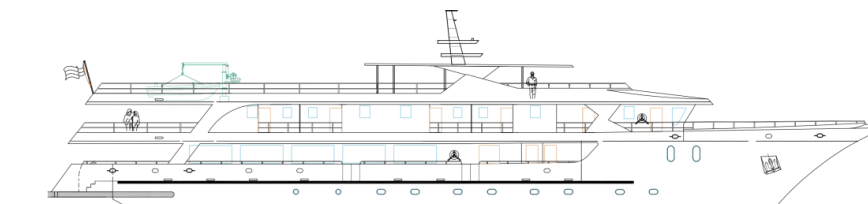

# MV AVE MARIA

Max. 38 persons

UPPER DECK

MAIN DECK

LOWER DECK

## Specifications:

Length 49 m  
 Width 8,8 m  
 Launched 2018  
 Sun Deck 250 m<sup>2</sup>  
 Crew members 7/9  
 Dining area on main deck  
 Platform with mini pool  
 Hot tub