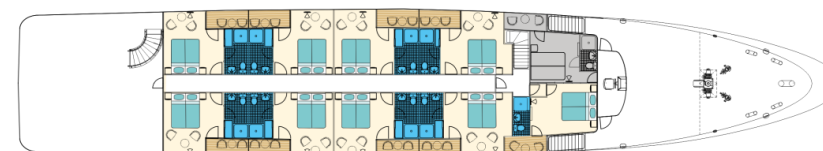

# MV AVE MARIA

Max. 38 persons

UPPER DECK

MAIN DECK

LOWER DECK

## Specifications:

Length 49 m  
 Width 8,8 m  
 Launched 2018  
 Sun Deck 250 m<sup>2</sup>  
 Crew members 7/9  
 Dining area on main deck  
 Platform with mini pool  
 Hot tub

## Cabins:

Total: 19 guest cabins  
 Upper deck: 11 VIP (Double / Twin + balcony)  
 Main deck: -  
 Lower deck: 6 Double / Twin  
 2 Triple

Additional cabin for tour manager