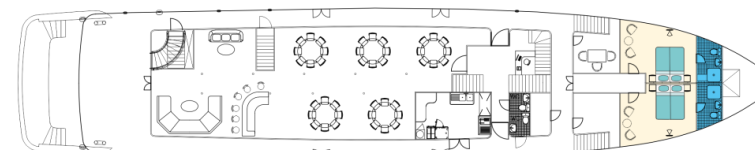

# MV AVE MARIA

Max. 38 persons

UPPER DECK

MAIN DECK

LOWER DECK

## Specifications:

Length 49 m  
 Width 8,8 m  
 Launched 2018  
 Sun Deck 250 m<sup>2</sup>  
 Crew members 7/9  
 Dining area on main deck  
 Platform with mini pool  
 Hot tub

## Cabins:

Total: 19 guest cabins  
 Upper deck: 11 VIP (Double / Twin + balcony)  
 Main deck: -  
 Lower deck: 6 Double / Twin  
 2 Triple

Additional cabin for tour manager