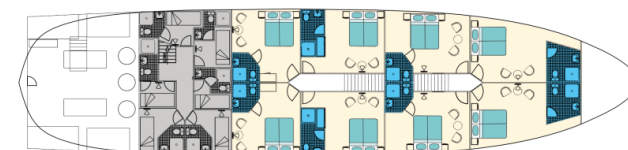

# MV AVE MARIA

Max. 38 persons

UPPER DECK

MAIN DECK

LOWER DECK

## Specifications:

Length 49 m  
 Width 8,8 m  
 Launched 2018  
 Sun Deck 250 m<sup>2</sup>  
 Crew members 7/9  
 Dining area on main deck  
 Platform with mini pool  
 Hot tub

## Cabins:

Total: 19 guest cabins  
 Upper deck: 11 VIP (Double / Twin + balcony)  
 Main deck: -  
 Lower deck: 6 Double / Twin  
 2 Triple

Additional cabin for tour manager