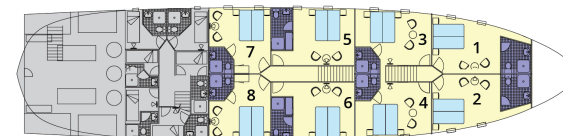

# MV AVE MARIA

Max. 38 persons

Sun deck

Upper deck

Main deck

Lower deck

## Specifications:

- Length 49 m
- Width 8,8 m
- Launched 2018
- Sun Deck 250 m<sup>2</sup>
- Crew members 7/9
- Dining area on main deck
- Platform with mini pool
- Hot tub

## Cabins:

- Total: 19 guest cabins
- Upper deck: 11 VIP (Double / Twin + balcony)
- Main deck: -
- Lower deck: 6 Double / Twin  
2 Triple

Additional cabin for tour manager