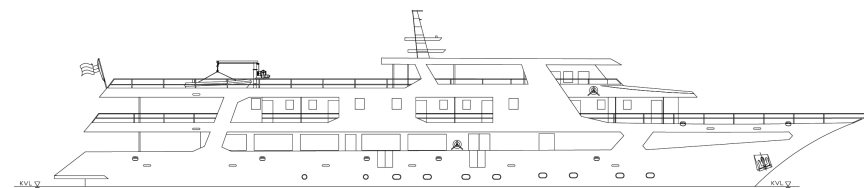

# MV AVE MARIA

Max. 38 persons

Sun deck

Upper deck

Main deck

Lower deck

## Specifications:

- Length 49 m
- Width 8,8 m
- Launched 2018
- Sun Deck 250 m<sup>2</sup>
- Crew members 7/9
- Dining area on main deck
- Platform with mini pool
- Hot tub