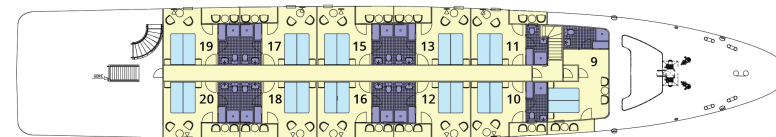

# MV AVE MARIA

Max. 38 persons

Sun deck

Upper deck

Main deck

Lower deck

## Specifications:

- Length 49 m
- Width 8,8 m
- Launched 2018
- Sun Deck 250 m<sup>2</sup>
- Crew members 7/9
- Dining area on main deck
- Platform with mini pool
- Hot tub