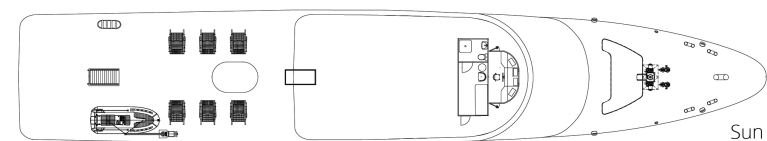

# MV AVE MARIA

Max. 38 persons

Sun deck

Upper deck

Main deck

Lower deck

## Specifications:

- Length 49 m
- Width 8,8 m
- Launched 2018
- Sun Deck 250 m<sup>2</sup>
- Crew members 7/9
- Dining area on main deck
- Platform with mini pool
- Hot tub

## Cabins:

- Total: 19 guest cabins
- Upper deck: 11 VIP (Double / Twin + balcony)
- Main deck: -
- Lower deck: 6 Double / Twin  
2 Triple

Additional cabin for tour manager