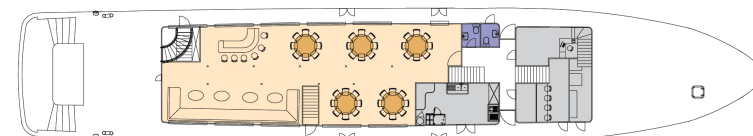

# MV AVE MARIA

Max. 38 persons

Sun deck

Upper deck

Main deck

Lower deck

## Specifications:

- Length 49 m
- Width 8,8 m
- Launched 2018
- Sun Deck 250 m<sup>2</sup>
- Crew members 7/9
- Dining area on main deck
- Platform with mini pool
- Hot tub