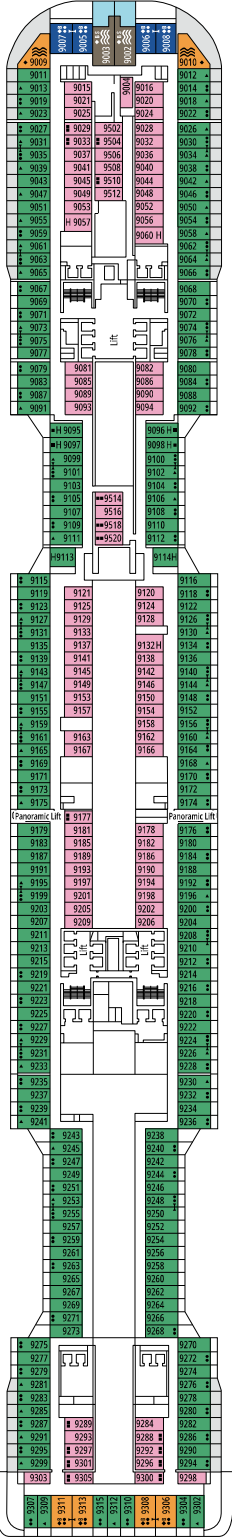

TV STUDIO & BAR

L'ATELIER DU VOYAGEUR

DECK 4  
SAINT HELENA

DECK 5  
ELBE RIVER

DECK 6  
OCEAN CAY

DECK 7  
GALÁPAGOS

DECK 8  
MARION ISLAND

DELPHI THEATRE

MINI CLUB

DECK 9  
BLUE BAY

DECK 10  
ROSS SEA

DECK 11  
FERNANDO DE NORONHA

DECK 12  
RAPA NUI

DECK 13  
ZAKYNTHOS

TEENS CLUB

INFINITY BAR

DECK 14  
GOLFE DU MORBIHAN

DECK 15  
CINQUE TERRE

DECK 16  
GREAT BARRIER REEF

DECK 18  
PORTUGUESE ISLAND

DECK 19  
PALAU