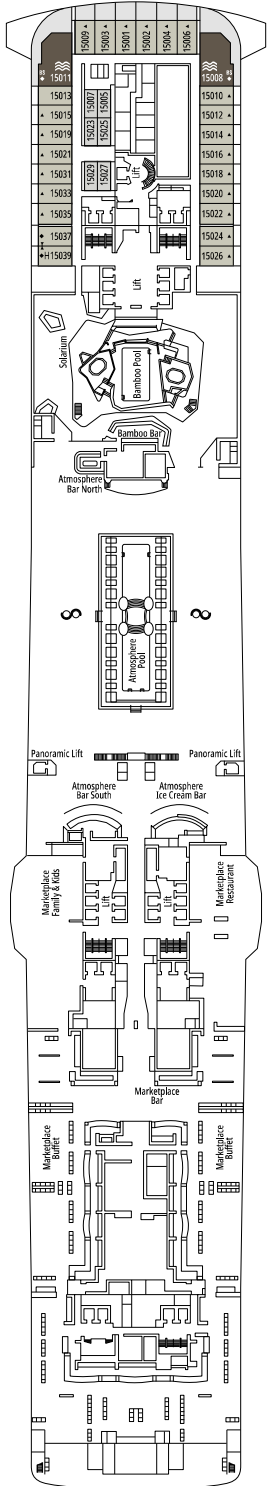

TV STUDIO & BAR

L'ATELIER DU VOYAGEUR

DECK 4  
SAINT HELENA

DECK 5  
ELBE RIVER

DECK 6  
OCEAN CAY

DECK 7  
GALÁPAGOS

DECK 8  
MARION ISLAND

DELPHI THEATRE

MINI CLUB

DECK 9  
BLUE BAY

DECK 10  
ROSS SEA

DECK 11  
FERNANDO DE NORONHA

DECK 12  
RAPA NUI

DECK 13  
ZAKYNTHOS

TEENS CLUB

INFINITY BAR

DECK 14  
GOLFE DU MORBIHAN

DECK 15  
CINQUE TERRE

DECK 16  
GREAT BARRIER REEF

DECK 18  
PORTUGUESE ISLAND

DECK 19  
PALAU