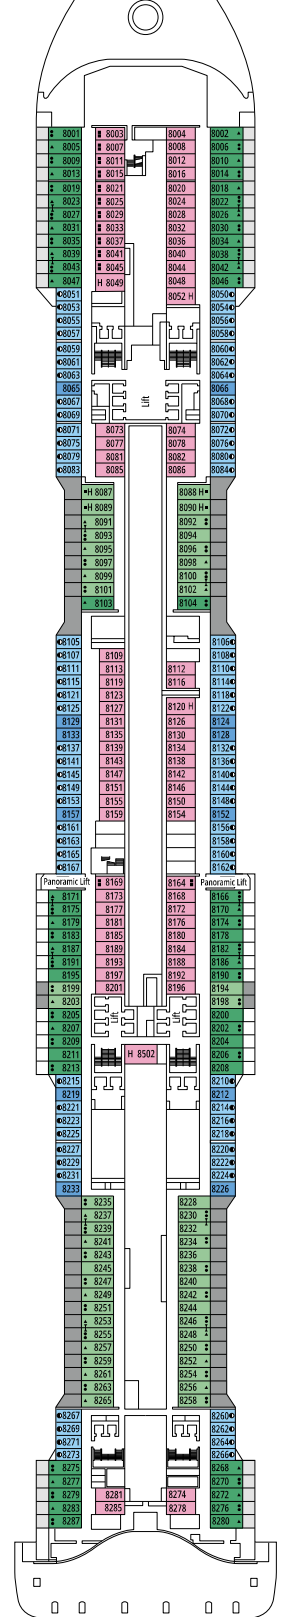

TV STUDIO & BAR

L'ATELIER DU VOYAGEUR

DECK 4  
SAINT HELENA

DECK 5  
ELBE RIVER

DECK 6  
OCEAN CAY

DECK 7  
GALÁPAGOS

DECK 8  
MARION ISLAND

DELPHI THEATRE

MINI CLUB

DECK 9  
BLUE BAY

DECK 10  
ROSS SEA

DECK 11  
FERNANDO DE NORONHA

DECK 12  
RAPA NUI

DECK 13  
ZAKYNTHOS

TEENS CLUB

INFINITY BAR

DECK 14  
GOLFE DU MORBIHAN

DECK 15  
CINQUE TERRE

DECK 16  
GREAT BARRIER REEF

DECK 18  
PORTUGUESE ISLAND

DECK 19  
PALAU