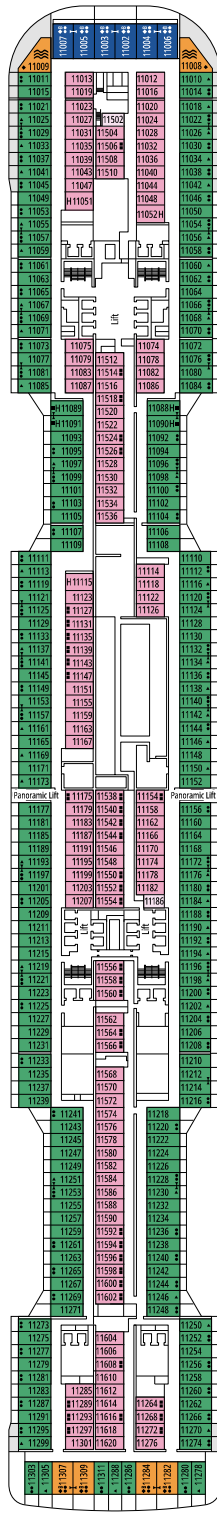

TV STUDIO & BAR

L'ATELIER DU VOYAGEUR

DECK 4  
SAINT HELENA

DECK 5  
ELBE RIVER

DECK 6  
OCEAN CAY

DECK 7  
GALÁPAGOS

DECK 8  
MARION ISLAND

DELPHI THEATRE

MINI CLUB

DECK 9  
BLUE BAY

DECK 10  
ROSS SEA

DECK 11  
FERNANDO DE NORONHA

DECK 12  
RAPA NUI

DECK 13  
ZAKYNTHOS

TEENS CLUB

INFINITY BAR

DECK 14  
GOLFE DU MORBIHAN

DECK 15  
CINQUE TERRE

DECK 16  
GREAT BARRIER REEF

DECK 18  
PORTUGUESE ISLAND

DECK 19  
PALAU