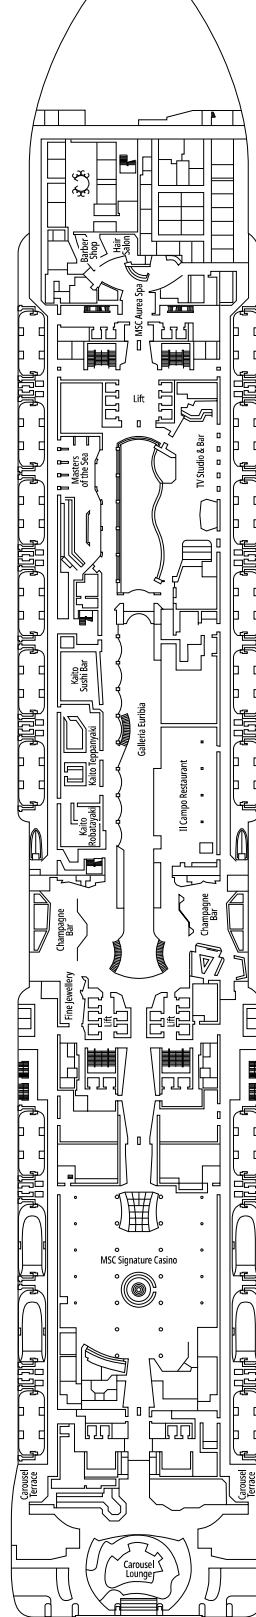

TV STUDIO & BAR

L'ATELIER DU VOYAGEUR

DECK 4  
SAINT HELENA

DECK 5  
ELBE RIVER

DECK 6  
OCEAN CAY

DECK 7  
GALÁPAGOS

DECK 8  
MARION ISLAND

DELPHI THEATRE

MINI CLUB

DECK 9  
BLUE BAY

DECK 10  
ROSS SEA

DECK 11  
FERNANDO DE NORONHA

DECK 12  
RAPA NUI

DECK 13  
ZAKYNTHOS

TEENS CLUB

INFINITY BAR

DECK 14  
GOLFE DU MORBIHAN

DECK 15  
CINQUE TERRE

DECK 16  
GREAT BARRIER REEF

DECK 18  
PORTUGUESE ISLAND

DECK 19  
PALAU