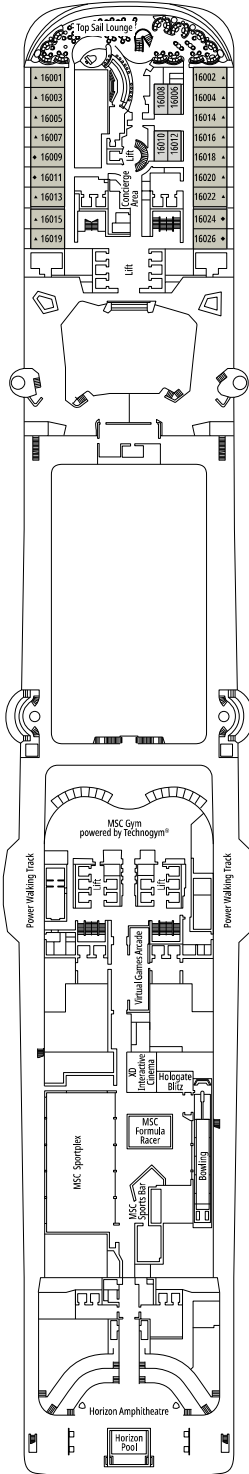

TV STUDIO & BAR

L'ATELIER DU VOYAGEUR

DECK 4  
SAINT HELENA

DECK 5  
ELBE RIVER

DECK 6  
OCEAN CAY

DECK 7  
GALÁPAGOS

DECK 8  
MARION ISLAND

DELPHI THEATRE

MINI CLUB

DECK 9  
BLUE BAY

DECK 10  
ROSS SEA

DECK 11  
FERNANDO DE NORONHA

DECK 12  
RAPA NUI

DECK 13  
ZAKYNTHOS

TEENS CLUB

INFINITY BAR

DECK 14  
GOLFE DU MORBIHAN

DECK 15  
CINQUE TERRE

DECK 16  
GREAT BARRIER REEF

DECK 18  
PORTUGUESE ISLAND

DECK 19  
PALAU