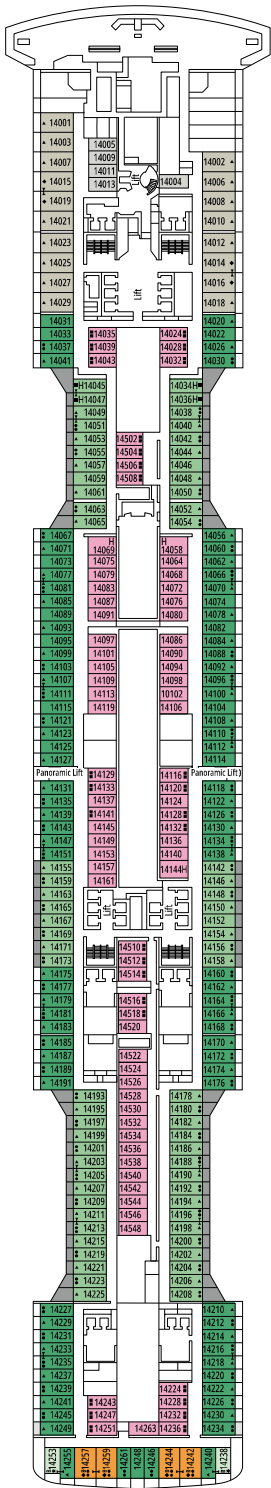

TV STUDIO & BAR

L'ATELIER DU VOYAGEUR

DECK 4  
SAINT HELENA

DECK 5  
ELBE RIVER

DECK 6  
OCEAN CAY

DECK 7  
GALÁPAGOS

DECK 8  
MARION ISLAND

DELPHI THEATRE

MINI CLUB

DECK 9  
BLUE BAY

DECK 10  
ROSS SEA

DECK 11  
FERNANDO DE NORONHA

DECK 12  
RAPA NUI

DECK 13  
ZAKYNTHOS

TEENS CLUB

INFINITY BAR

DECK 14  
GOLFE DU MORBIHAN

DECK 15  
CINQUE TERRE

DECK 16  
GREAT BARRIER REEF

DECK 18  
PORTUGUESE ISLAND

DECK 19  
PALAU