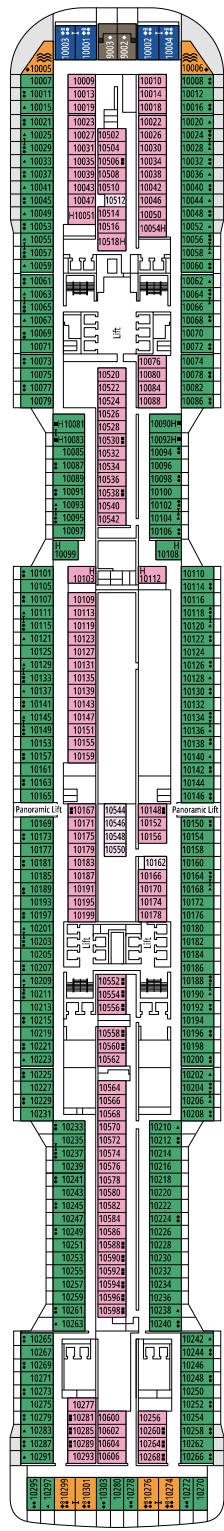

TV STUDIO & BAR

L'ATELIER DU VOYAGEUR

DECK 4  
SAINT HELENA

DECK 5  
ELBE RIVER

DECK 6  
OCEAN CAY

DECK 7  
GALÁPAGOS

DECK 8  
MARION ISLAND

DELPHI THEATRE

MINI CLUB

DECK 9  
BLUE BAY

DECK 10  
ROSS SEA

DECK 11  
FERNANDO DE NORONHA

DECK 12  
RAPA NUI

DECK 13  
ZAKYNTHOS

TEENS CLUB

INFINITY BAR

DECK 14  
GOLFE DU MORBIHAN

DECK 15  
CINQUE TERRE

DECK 16  
GREAT BARRIER REEF

DECK 18  
PORTUGUESE ISLAND

DECK 19  
PALAU