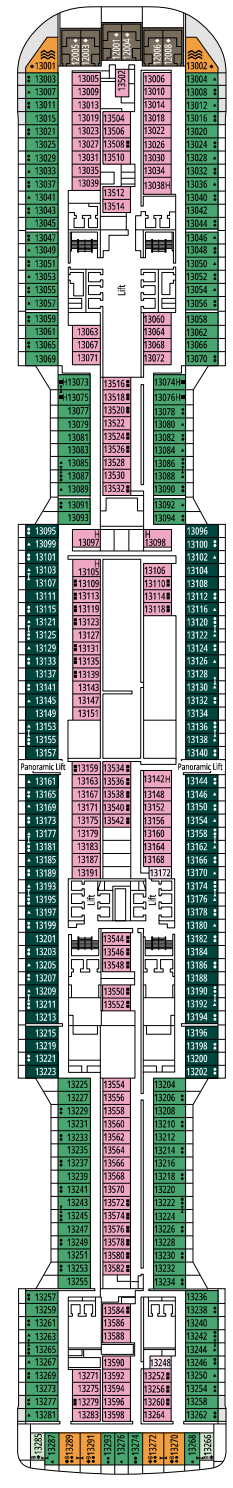

TV STUDIO & BAR

L'ATELIER DU VOYAGEUR

DECK 4  
SAINT HELENA

DECK 5  
ELBE RIVER

DECK 6  
OCEAN CAY

DECK 7  
GALÁPAGOS

DECK 8  
MARION ISLAND

DELPHI THEATRE

MINI CLUB

DECK 9  
BLUE BAY

DECK 10  
ROSS SEA

DECK 11  
FERNANDO DE NORONHA

DECK 12  
RAPA NUI

DECK 13  
ZAKYNTHOS

TEENS CLUB

INFINITY BAR

DECK 14  
GOLFE DU MORBIHAN

DECK 15  
CINQUE TERRE

DECK 16  
GREAT BARRIER REEF

DECK 18  
PORTUGUESE ISLAND

DECK 19  
PALAU