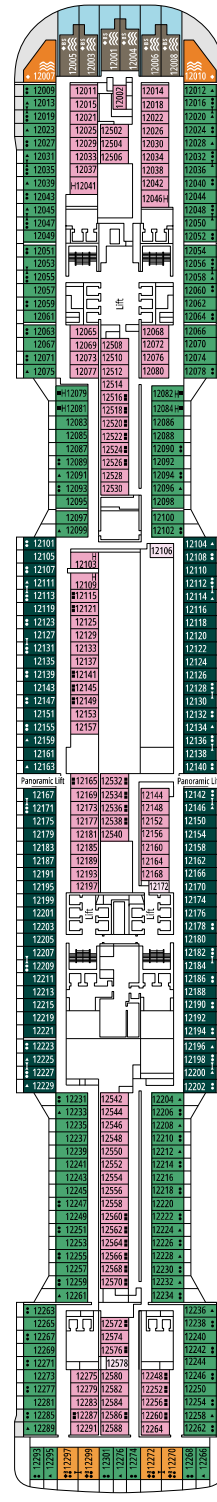

TV STUDIO & BAR

L'ATELIER DU VOYAGEUR

DECK 4  
SAINT HELENA

DECK 5  
ELBE RIVER

DECK 6  
OCEAN CAY

DECK 7  
GALÁPAGOS

DECK 8  
MARION ISLAND

DELPHI THEATRE

MINI CLUB

DECK 9  
BLUE BAY

DECK 10  
ROSS SEA

DECK 11  
FERNANDO DE NORONHA

DECK 12  
RAPA NUI

DECK 13  
ZAKYNTHOS

TEENS CLUB

INFINITY BAR

DECK 14  
GOLFE DU MORBIHAN

DECK 15  
CINQUE TERRE

DECK 16  
GREAT BARRIER REEF

DECK 18  
PORTUGUESE ISLAND

DECK 19  
PALAU