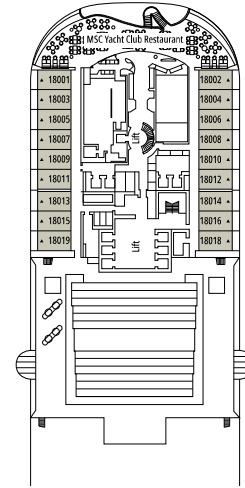

DECK 18
PORTUGUESE ISLAND